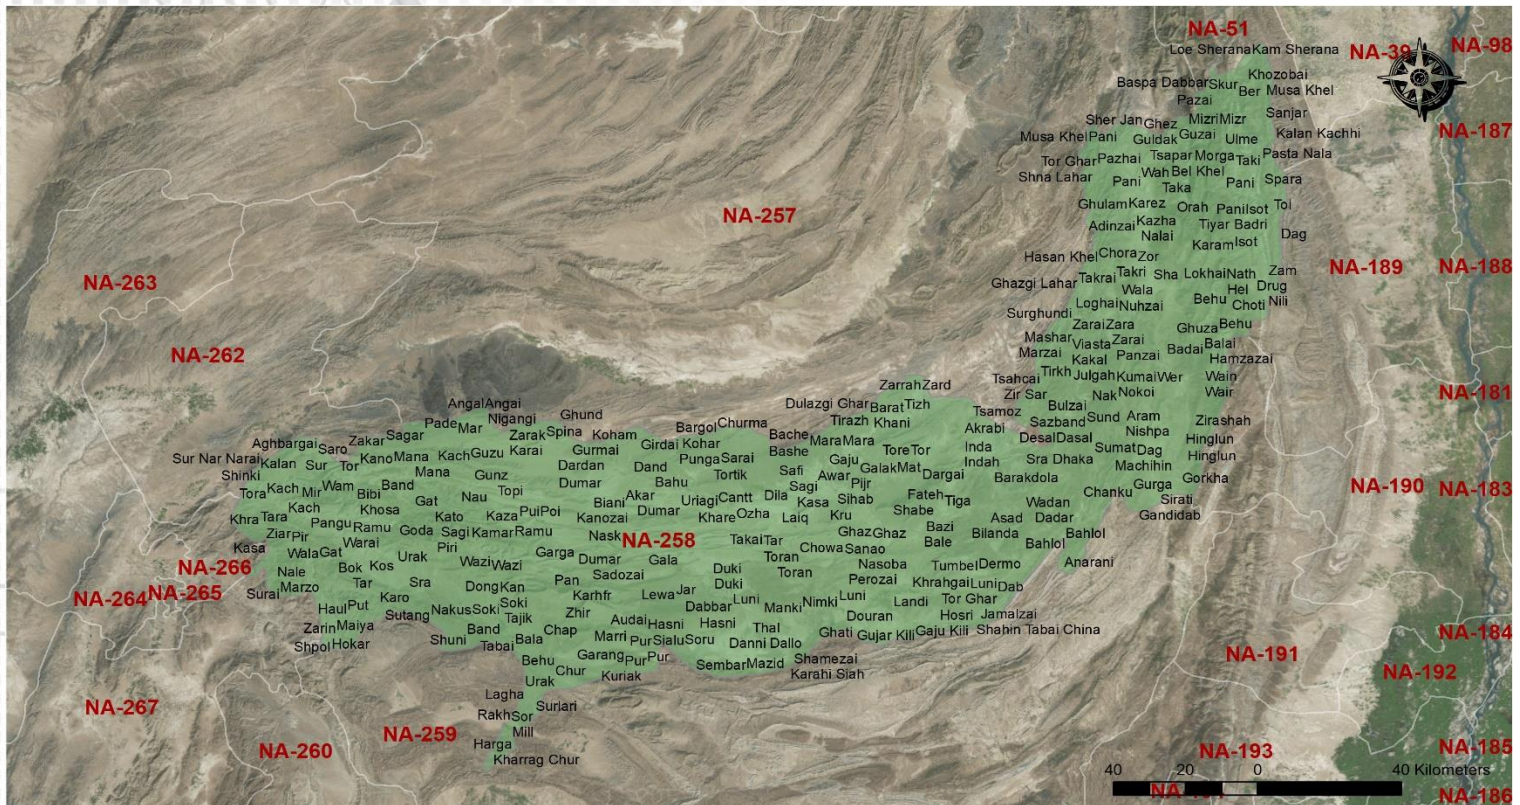

CONSTITUENCY PROFILE

NA-258 LORALAI-CUM-MUSA KHAIL-CUM-ZIARAT-CUM-DUKKI-CUM-HARNAI

BALUCHISTAN

CONSTITUENCY POPULATION

821,856

VOTER STATISTICS

Male

313,727

Female

133,900

Total

447,627

55%

of the total population are registered as voters

POLLING STATIONS

101

Male

92

Female

200

Combined

393

Total

Number of polling stations where registered voters exceed 1,200

AVERAGE VOTER AT POLLING STATION

1,139

AVERAGE VOTER AT POLLING BOOTH

475

LIST OF CONTESTING CANDIDATES

#	Name	Name of Political Party
1	Ashraf Khan	Tehreek Jawanan Pakistan
2	Amir Zaman	Muttahidda Majlis-e-Amal Pakistan
3	Hafiz Nasrullah	Pakistan Rah-e-Haq Party
4	Habib-ur-Rehman	Pashtunkhwa Milli Awami Party
5	Haq Nawaz Buzdar	Balochistan National Party
6	Haider Khan Nasir	Independent
7	Khalil-ur-Rehman	National Party
8	Rehmatullah	Jamiat Ulama-e-Islam (Sami-ul-Haq)
9	Sarbuland Khan Jogezeai	Pakistan Peoples Party Parliamentarians
10	Sardar Muhammad Yaqoob Khan Nasar	Pakistan Muslim League (Nawaz)
11	Sikandar Hayat Khan Jogezeai	Independent
12	Syed Alam Shah	Independent
13	Syed Qurban Ali Gharshen	Pakistan Tehreek-e-Insaf
14	Abdul Raziq	Awami National Party
15	Azeem Jan	Jamiat Ulama-e-Islam Nazryati Pakistan
16	Muhammad Ikhlas	Independent
17	Muhammad Israr Tareen	Balochistan Awami Party
18	Muhammad Iqbal Tareen	Independent
19	Wali Dad	Pak Sarzameen Party